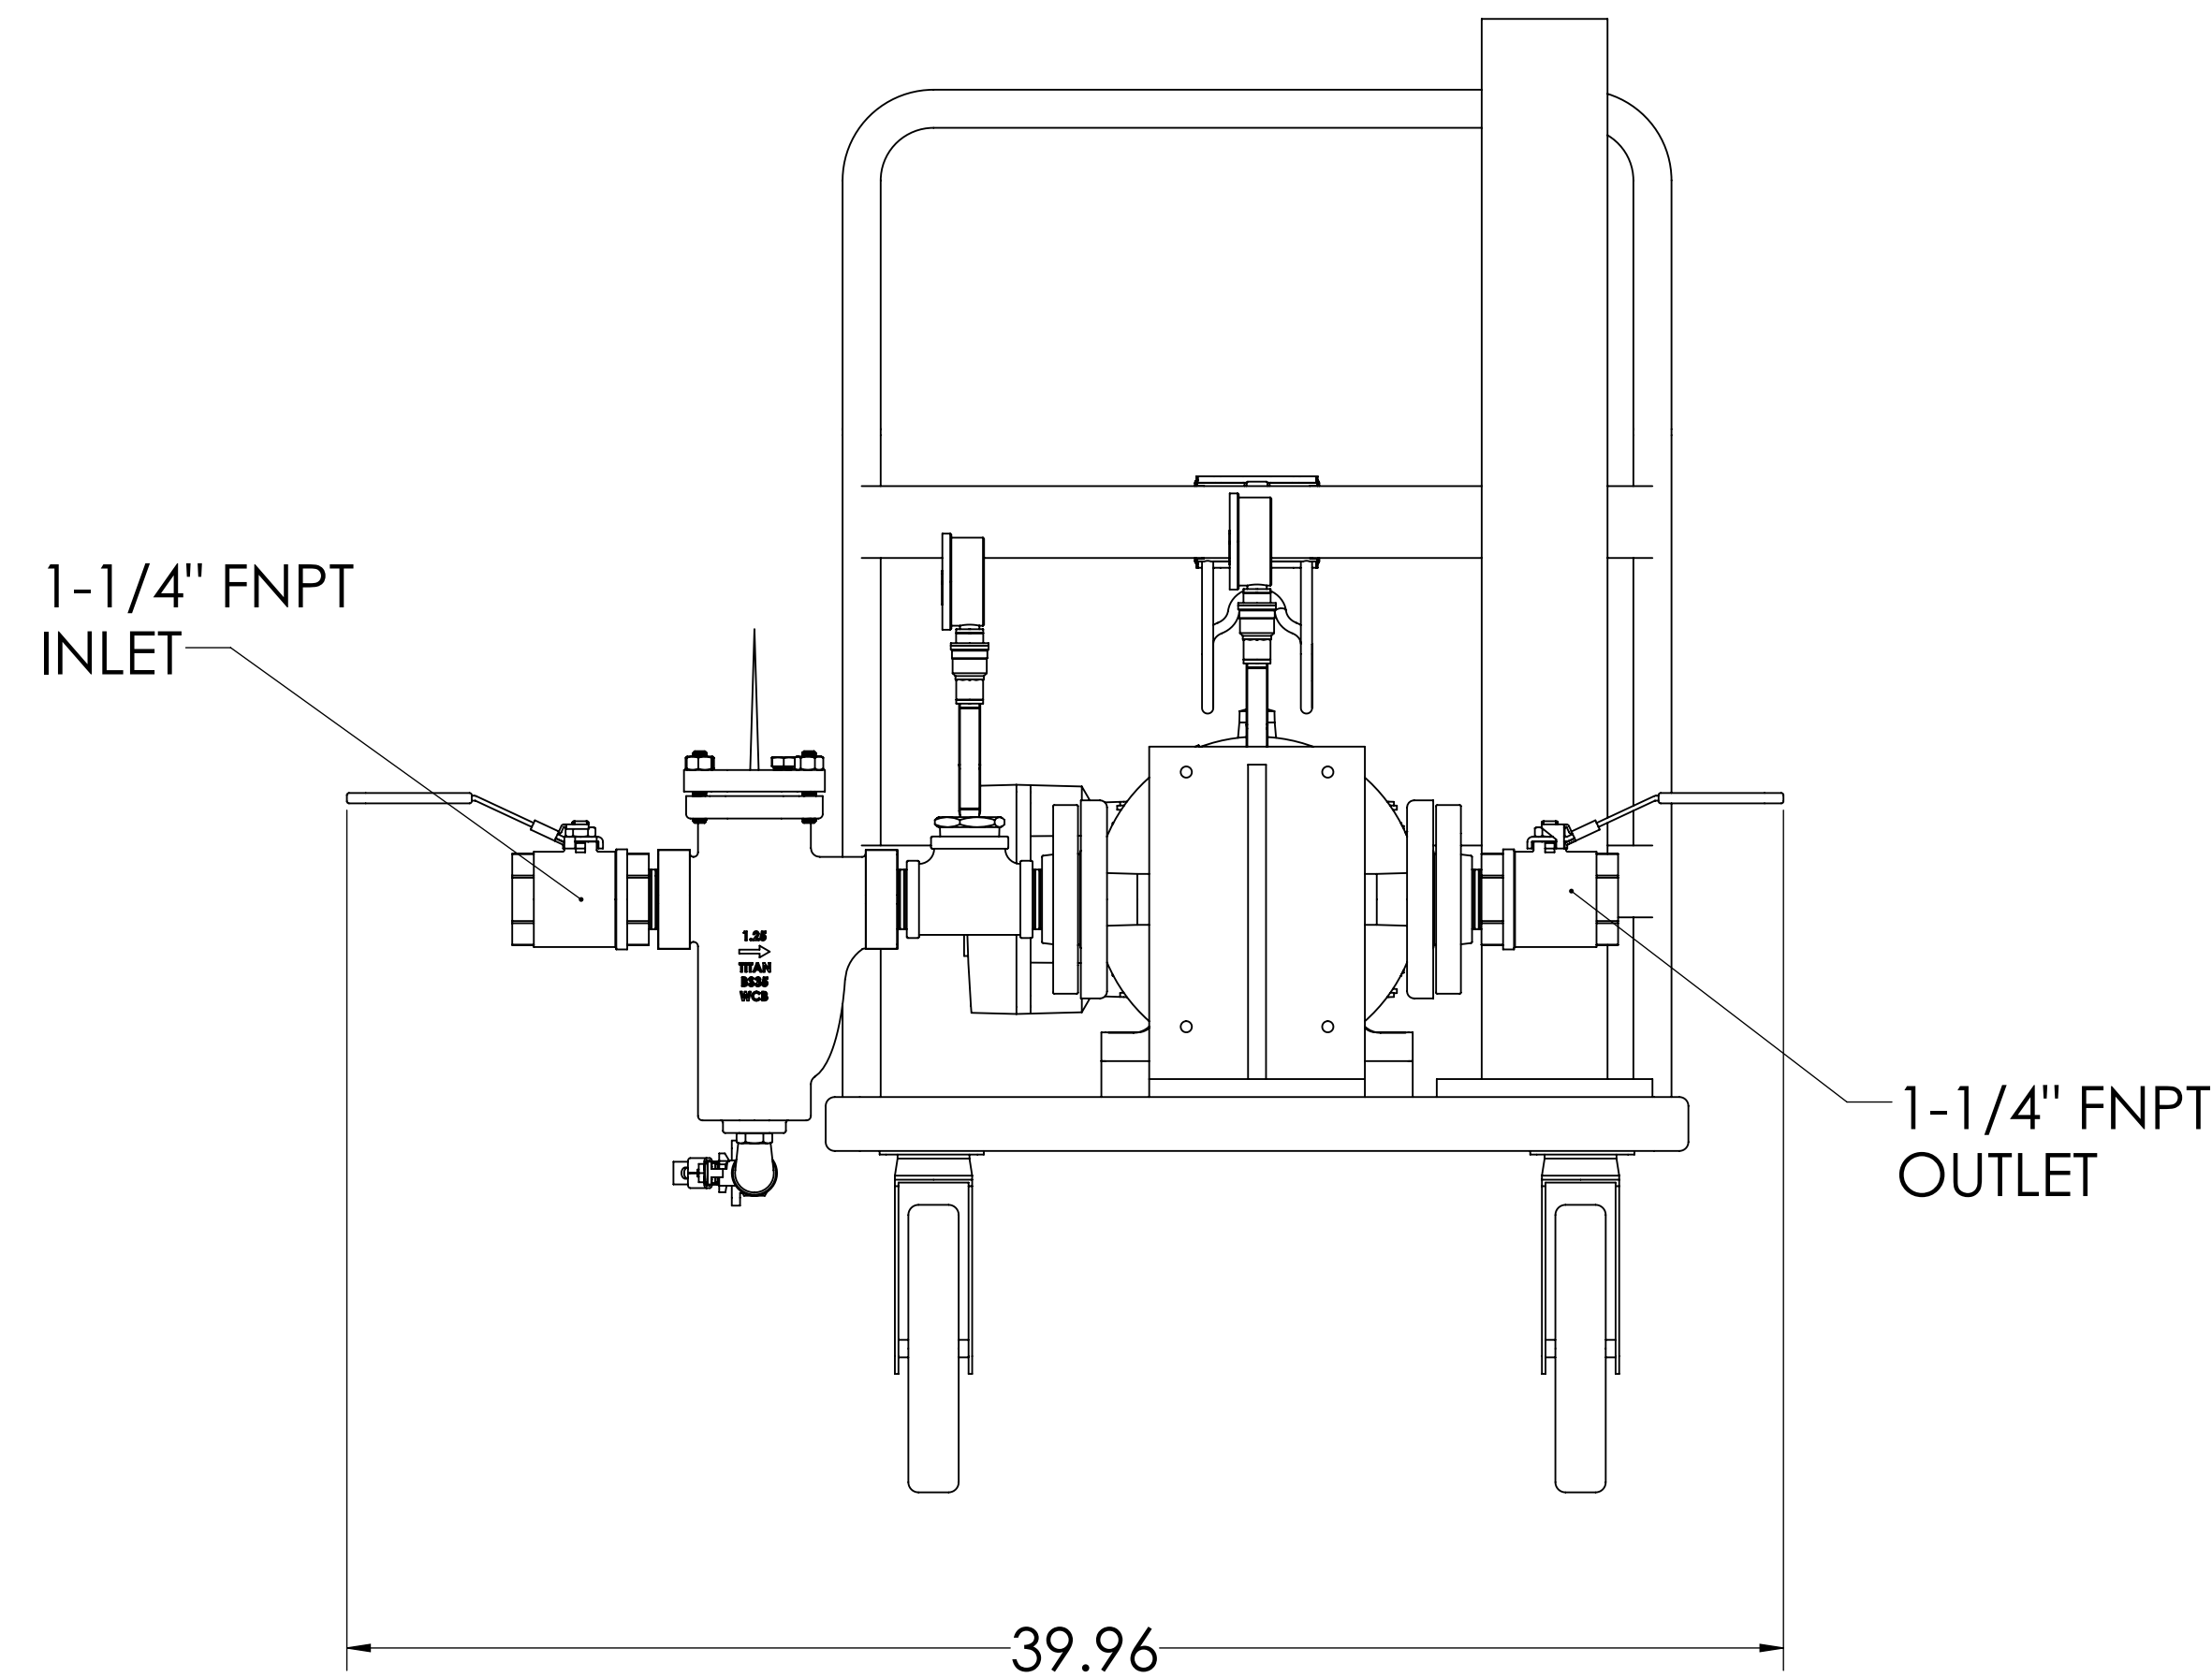

ITEM NO.	QTY.	DESCRIPTION	PartNo
1	1	EBARA PUMP	EVMSU3-19FS
2	1	WEG MOTOR - EXP PROOF - 184T 5 HP @ 3500 RPM, 3-60-208 VOLT, TEFC MOTOR	00536XT3E184TC
3	1	TITAN BASKET STRAINER 1-1/4" SS	BS35SS-1.25
4	2	JOMAR BALL VALVE 1/4" 304SS	100-961
5	1	JOMAR BALL VALVE 1/2" 304SS	100-963
6	2	JOMAR BALL VALVE 1-1/4" 304SS	100-966
7	1	MILJOCO LIQUID PRESSURE GAUGE 0-300PSI	PLF2598LZ-08
8	1	MILJOCO LIQUID PRESSURE GAUGE 30"Hg-0-30PSI	PLF2598LZ-003
9	1	GAMAJET WAND HOLDER	MFG122842-HOLDER
10	1	HEAVY DUTY HOOK	2755N100
11	1	MCMaster CARR HAND CART 24 X 48 X 11	2329T31

NOTE:
ALL DIMENSIONS ± 1/4"

PROTHERMAL INC. Heat Transfer and Process Equipment P.O. Box 714 Bridgeville, PA 15017-0714	DO NOT SCALE DRAWING		CUSTOMER		CUSTOMER ORDER NO.	
	GAMAJET PUMP CART		PROTHERMAL		DWG NO.	
			NAME	DATE		
			DRAWN			SCALE: NONE
		CHECKED			SHEET 1 OF 1	