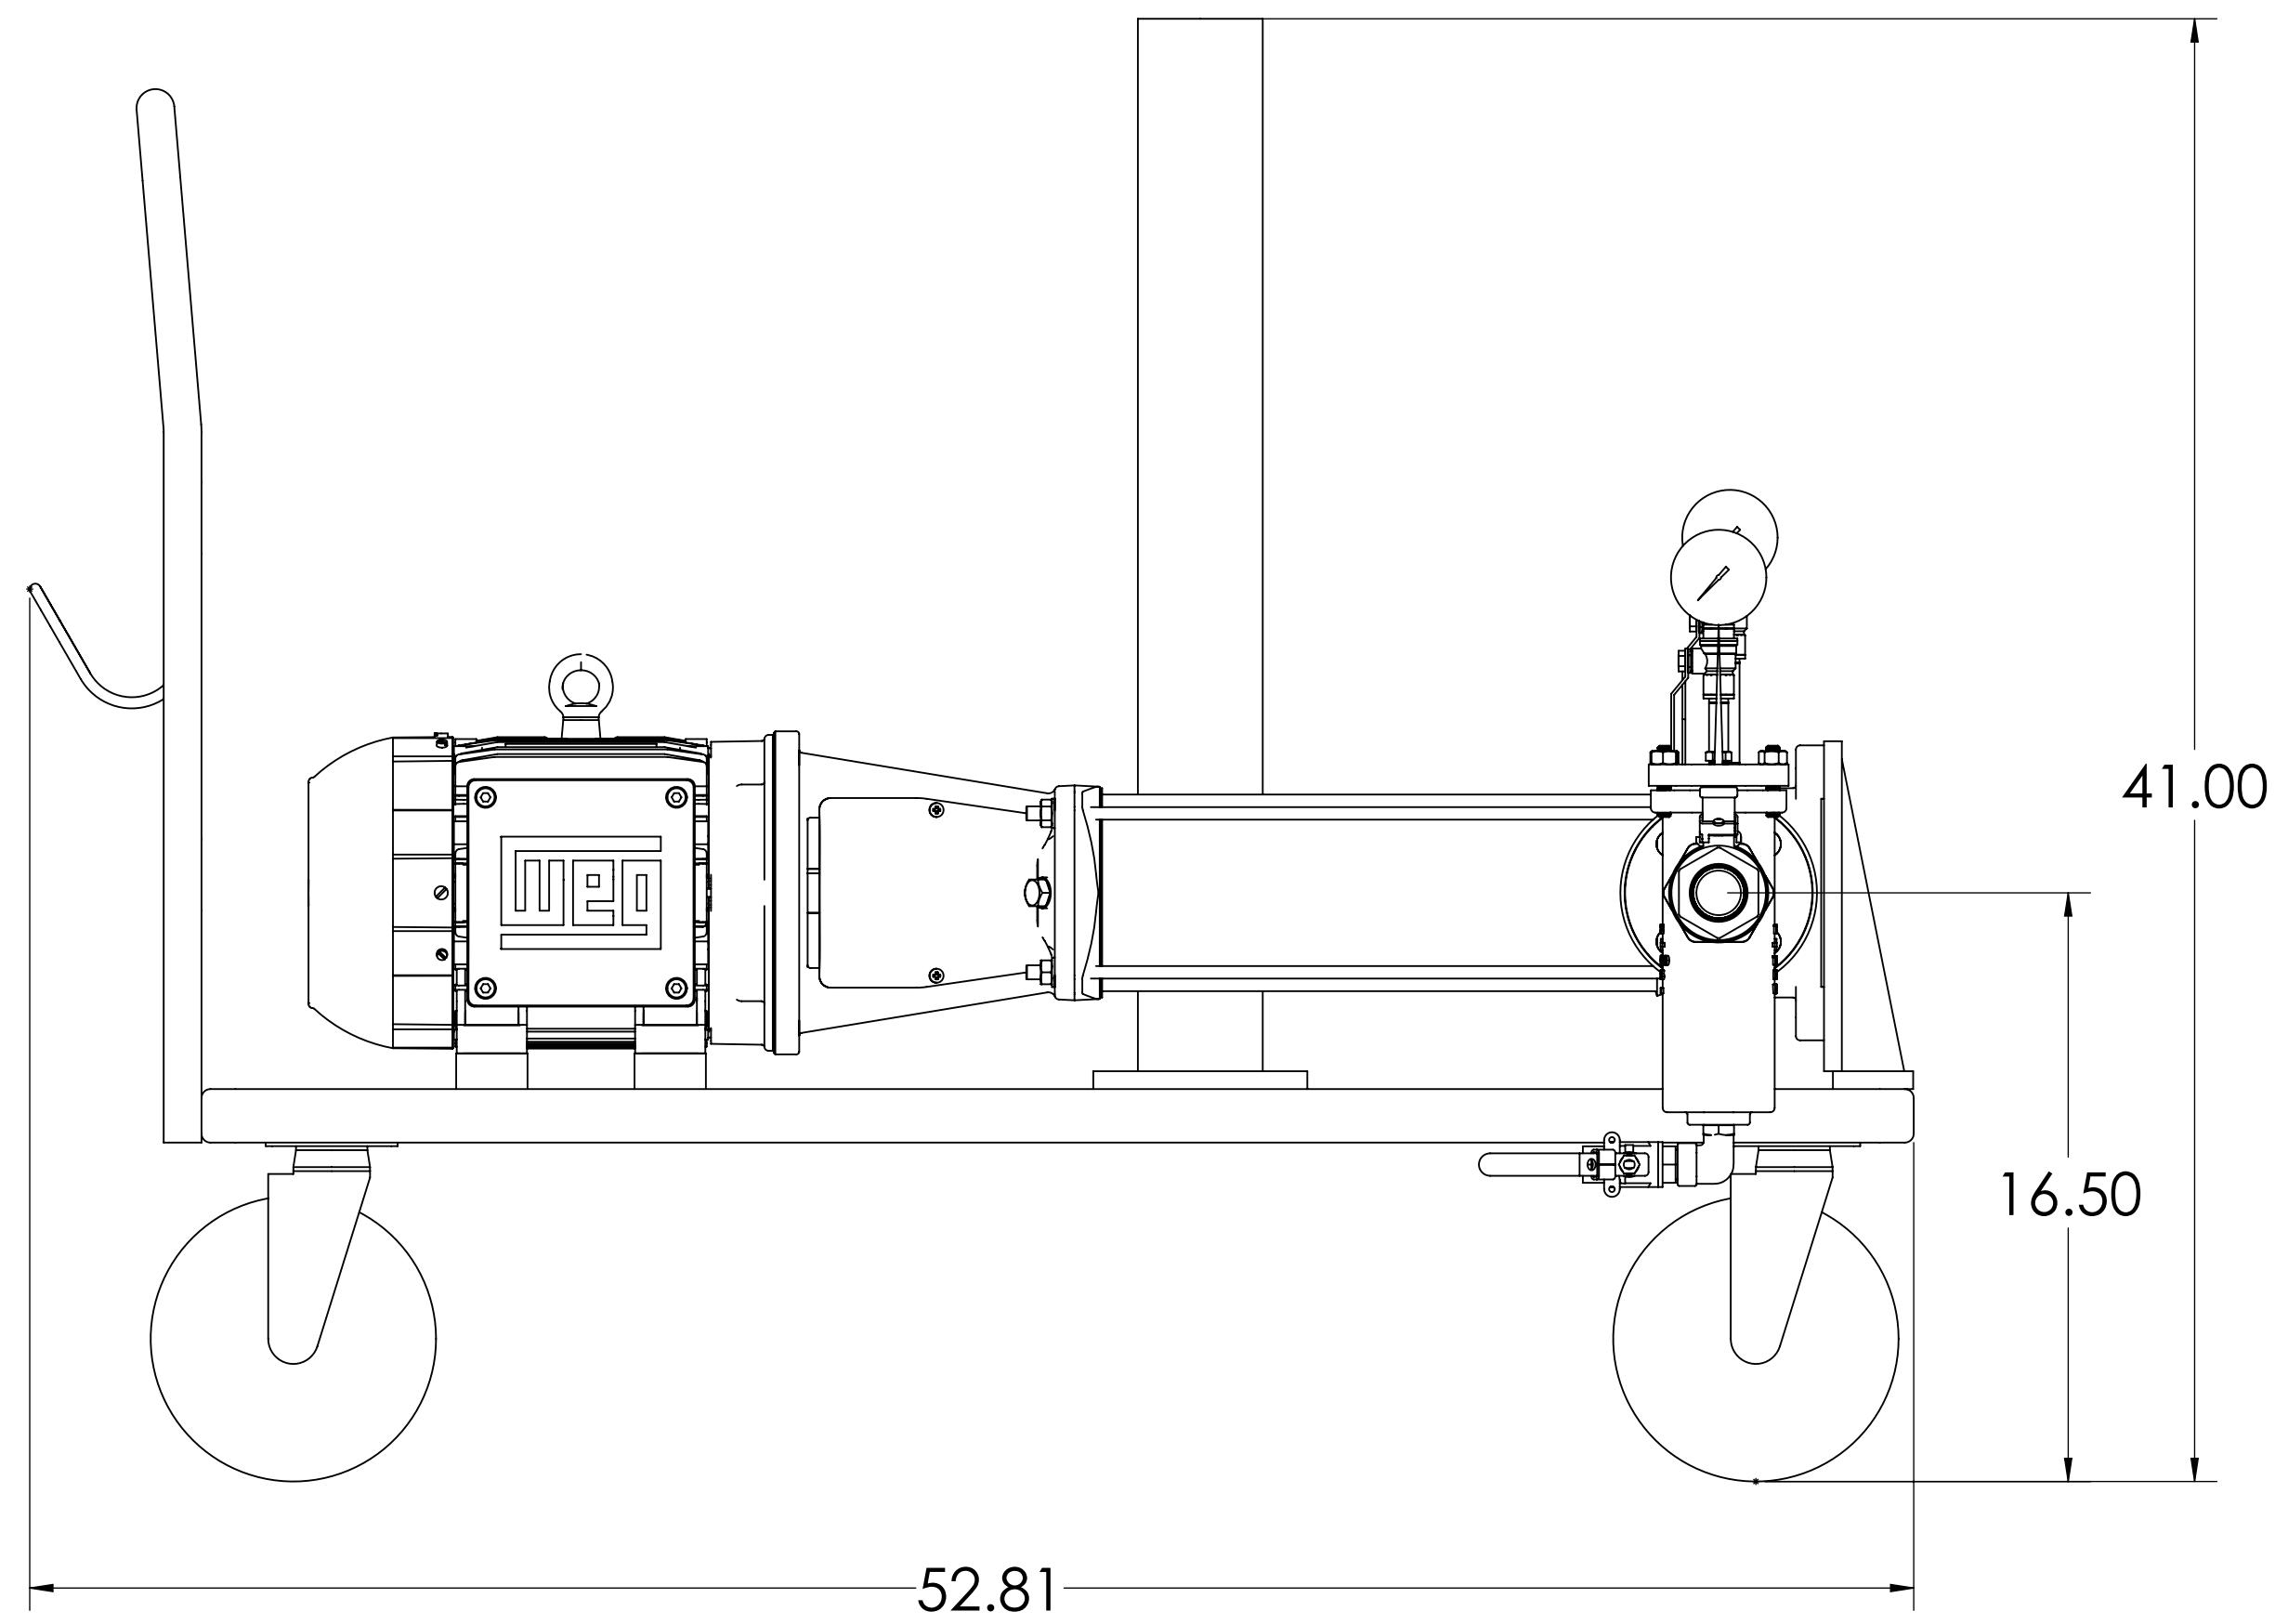

ITEM NO.	QTY.	DESCRIPTION	PartNo
1	1	EBARA PUMP	EVMSU3-19FS
2	1	WEG MOTOR - EXP PROOF - 184T 5 HP @ 3500 RPM, 3-60-208 VOLT, TEFC MOTOR	00536XT3E184TC
3	1	TITAN BASKET STRAINER 1-1/4" SS	BS35SS-1.25
4	2	JOMAR BALL VALVE 1/4" 304SS	100-961
5	1	JOMAR BALL VALVE 1/2" 304SS	100-963
6	2	JOMAR BALL VALVE 1-1/4" 304SS	100-966
7	1	MILJOCO LIQUID PRESSURE GAUGE 0-300PSI	PLF2598LZ-08
8	1	MILJOCO LIQUID PRESSURE GAUGE 30"Hg-0-30PSI	PLF2598LZ-003
9	1	GAMAJET WAND HOLDER	MFG122842-HOLDER
10	1	HEAVY DUTY HOOK	2755N100
11	1	MCMaster CARR HAND CART 24 X 48 X 11	2329T31

NOTE:
ALL DIMENSIONS ± 1/4"

PROTHERMAL INC. Heat Transfer and Process Equipment P.O. Box 714 Bridgeville, PA 15017-0714	DO NOT SCALE DRAWING		CUSTOMER		CUSTOMER ORDER NO.	
	GAMAJET PUMP CART		PROTHERMAL		DWG NO.	
			NAME	DATE		
			DRAWN			SCALE: NONE
		CHECKED			SHEET 1 OF 1	