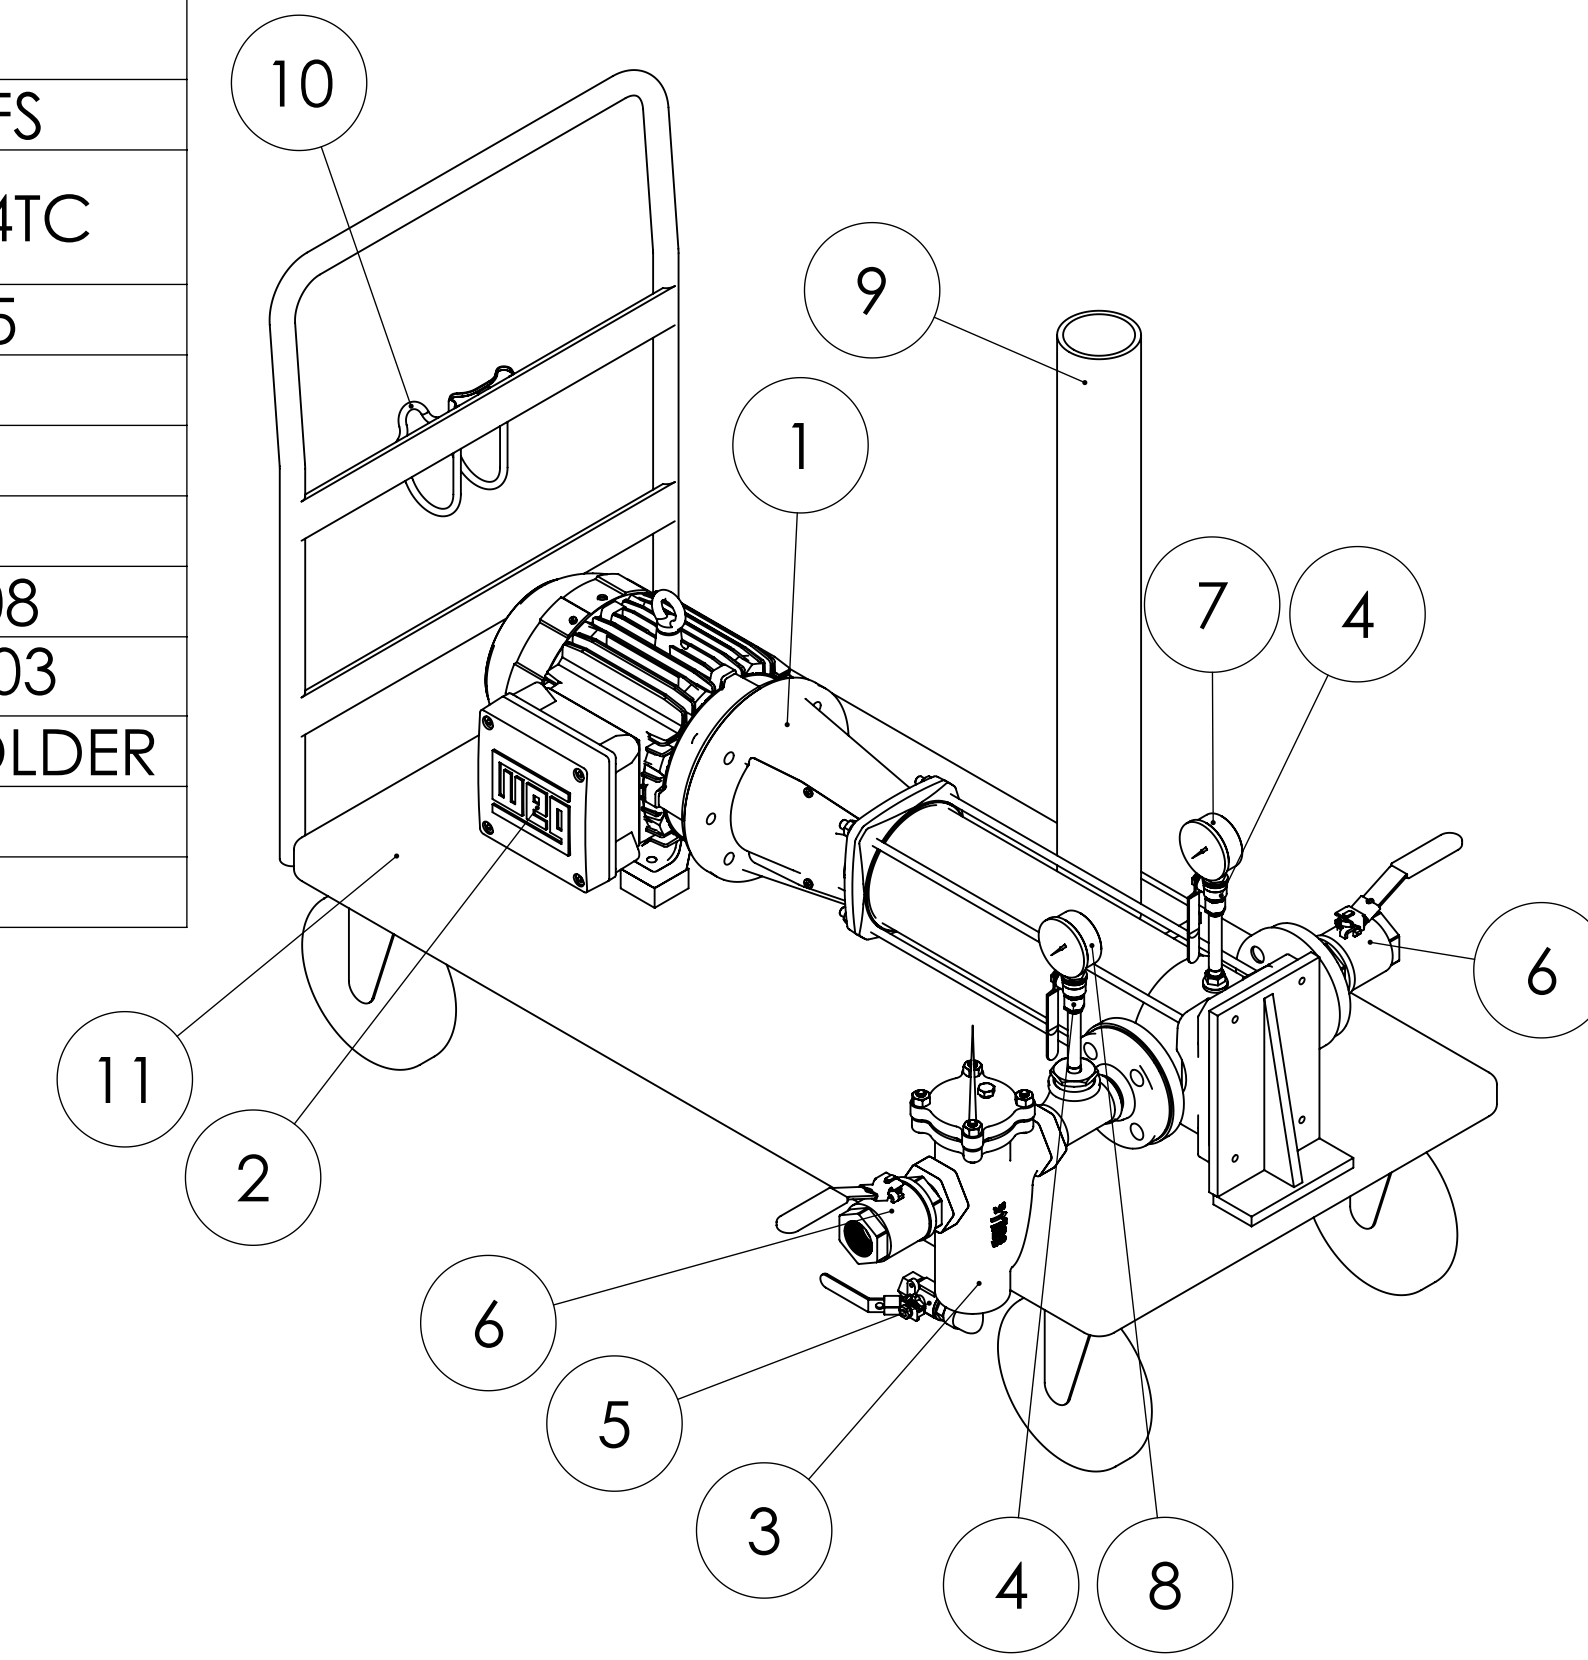

ITEM NO.	QTY.	DESCRIPTION	PartNo
1	1	EBARA PUMP	EVMSU3-19FS
2	1	WEG MOTOR - EXP PROOF - 184T 5 HP @ 3500 RPM, 3-60-208 VOLT, TEFC MOTOR	00536XT3E184TC
3	1	TITAN BASKET STRAINER 1-1/4" SS	BS35SS-1.25
4	2	JOMAR BALL VALVE 1/4" 304SS	100-961
5	1	JOMAR BALL VALVE 1/2" 304SS	100-963
6	2	JOMAR BALL VALVE 1-1/4" 304SS	100-966
7	1	MILJOCO LIQUID PRESSURE GAUGE 0-300PSI	PLF2598LZ-08
8	1	MILJOCO LIQUID PRESSURE GAUGE 30"Hg-0-30PSI	PLF2598LZ-003
9	1	GAMAJET WAND HOLDER	MFG122842-HOLDER
10	1	HEAVY DUTY HOOK	2755N100
11	1	MCMaster CARR HAND CART 24 X 48 X 11	2329T31

NOTE:
ALL DIMENSIONS ± 1/4"

PROTHERMAL INC. Heat Transfer and Process Equipment P.O. Box 714 Bridgeville, PA 15017-0714	DO NOT SCALE DRAWING		CUSTOMER		CUSTOMER ORDER NO.	
	GAMAJET PUMP CART		PROTHERMAL		DWG NO.	
			NAME	DATE		
			DRAWN			SCALE: NONE
		CHECKED			SHEET 1 OF 1	